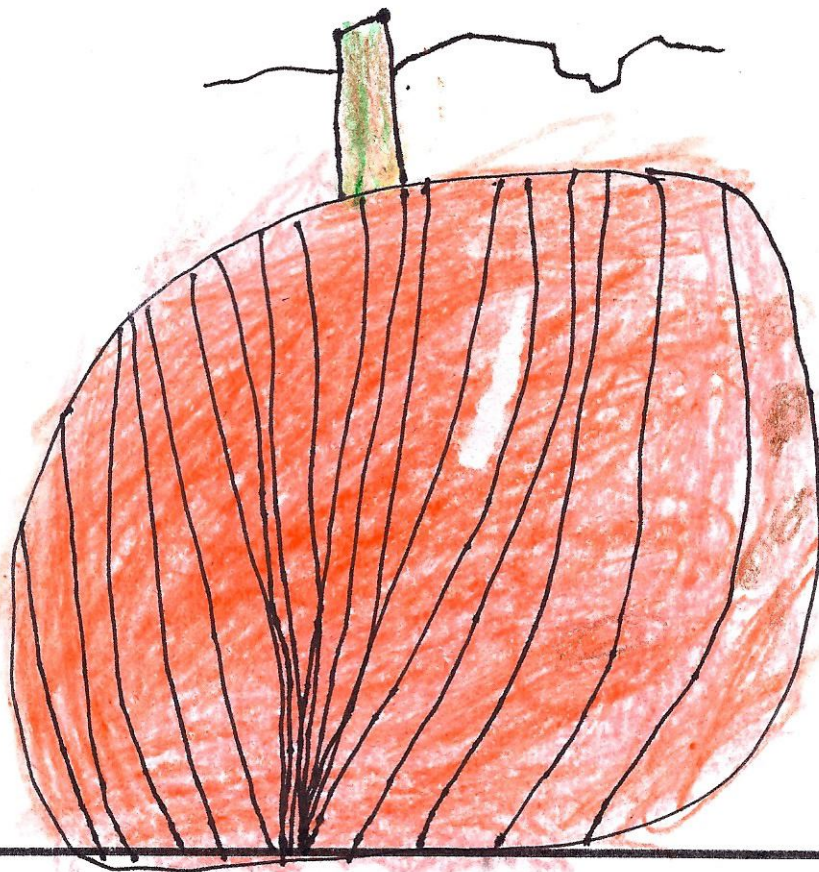

Name JULIA

My Pumpkin

My pumpkin is RG and SPT
orange and spotty